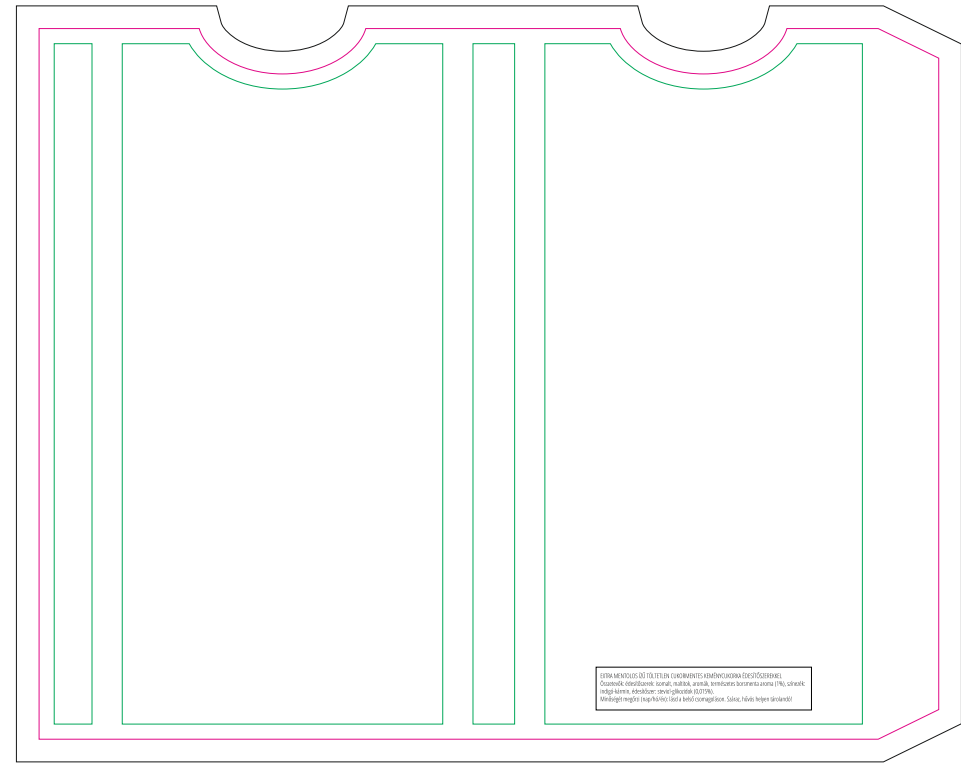

ENGLISH VERSION / Outer side

MAGYAR VÁLTOZAT / Külső oldal

Belső oldal / Inside page

- Margin
- Edge of product
- Bleed limit 3-3 mm (background must fill it)

resolution: min. 300 DPI
 colours: CMYK
 formats: TIFF, PDF, EPS, AI, CDR

The green line indicates the area all non-background object-texts, logos, etc.
 The pink outline the maximum size of graphic visible on the product.
 The black line indicates the size of the required graphics including bleed.