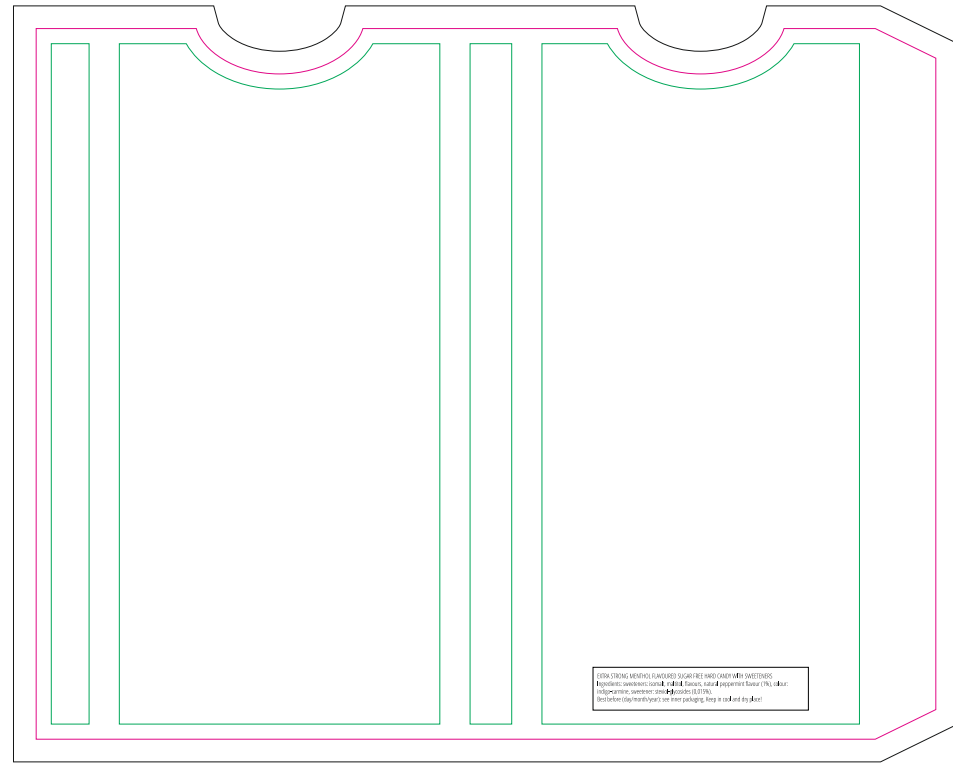

ENGLISH VERSION / Outer side

MAGYAR VÁLTOZAT / Külső oldal

Belső oldal / Inside page

- Margin
- Edge of product
- Bleed limit 3-3 mm (background must fill it)

resolution: min. 300 DPI
 colours: CMYK
 formats: TIFF, PDF, EPS, AI, CDR

The green line indicates the area all non-background object-texts, logos, etc.
 The pink outline the maximum size of graphic visible on the product.
 The black line indicates the size of the required graphics including bleed.