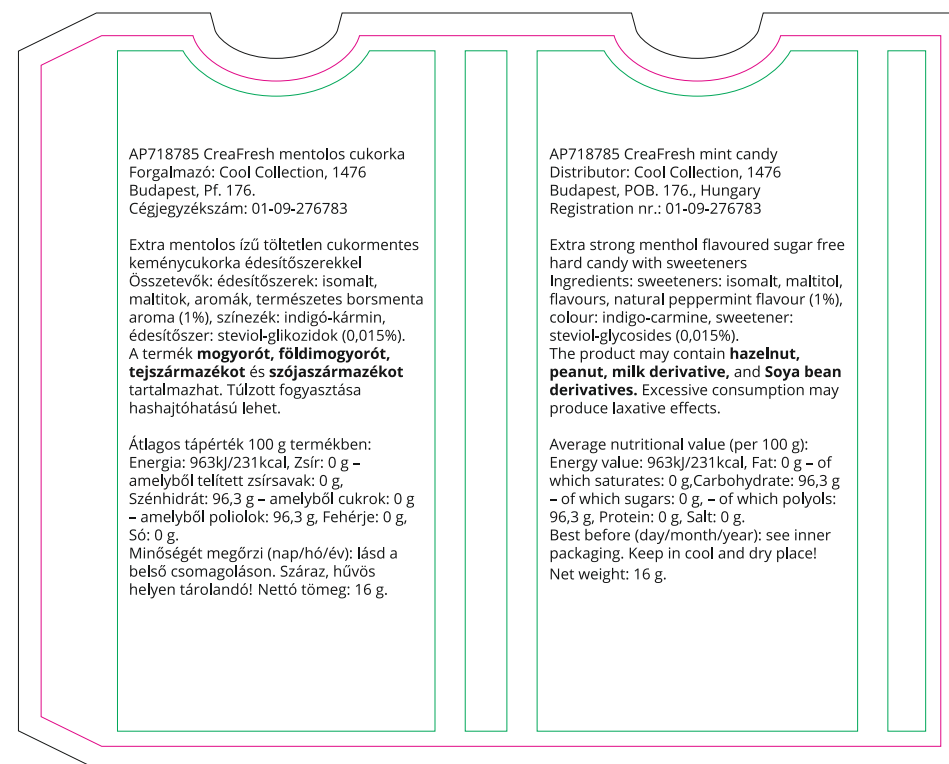

ENGLISH VERSION / Outer side

MAGYAR VÁLTOZAT / Külső oldal

Belső oldal / Inside page

- Margin
- Edge of product
- Bleed limit 3-3 mm (background must fill it)

resolution: min. 300 DPI
 colours: CMYK
 formats: TIFF, PDF, EPS, AI, CDR

The green line indicates the area all non-background object-texts, logos, etc.
 The pink outline the maximum size of graphic visible on the product.
 The black line indicates the size of the required graphics including bleed.